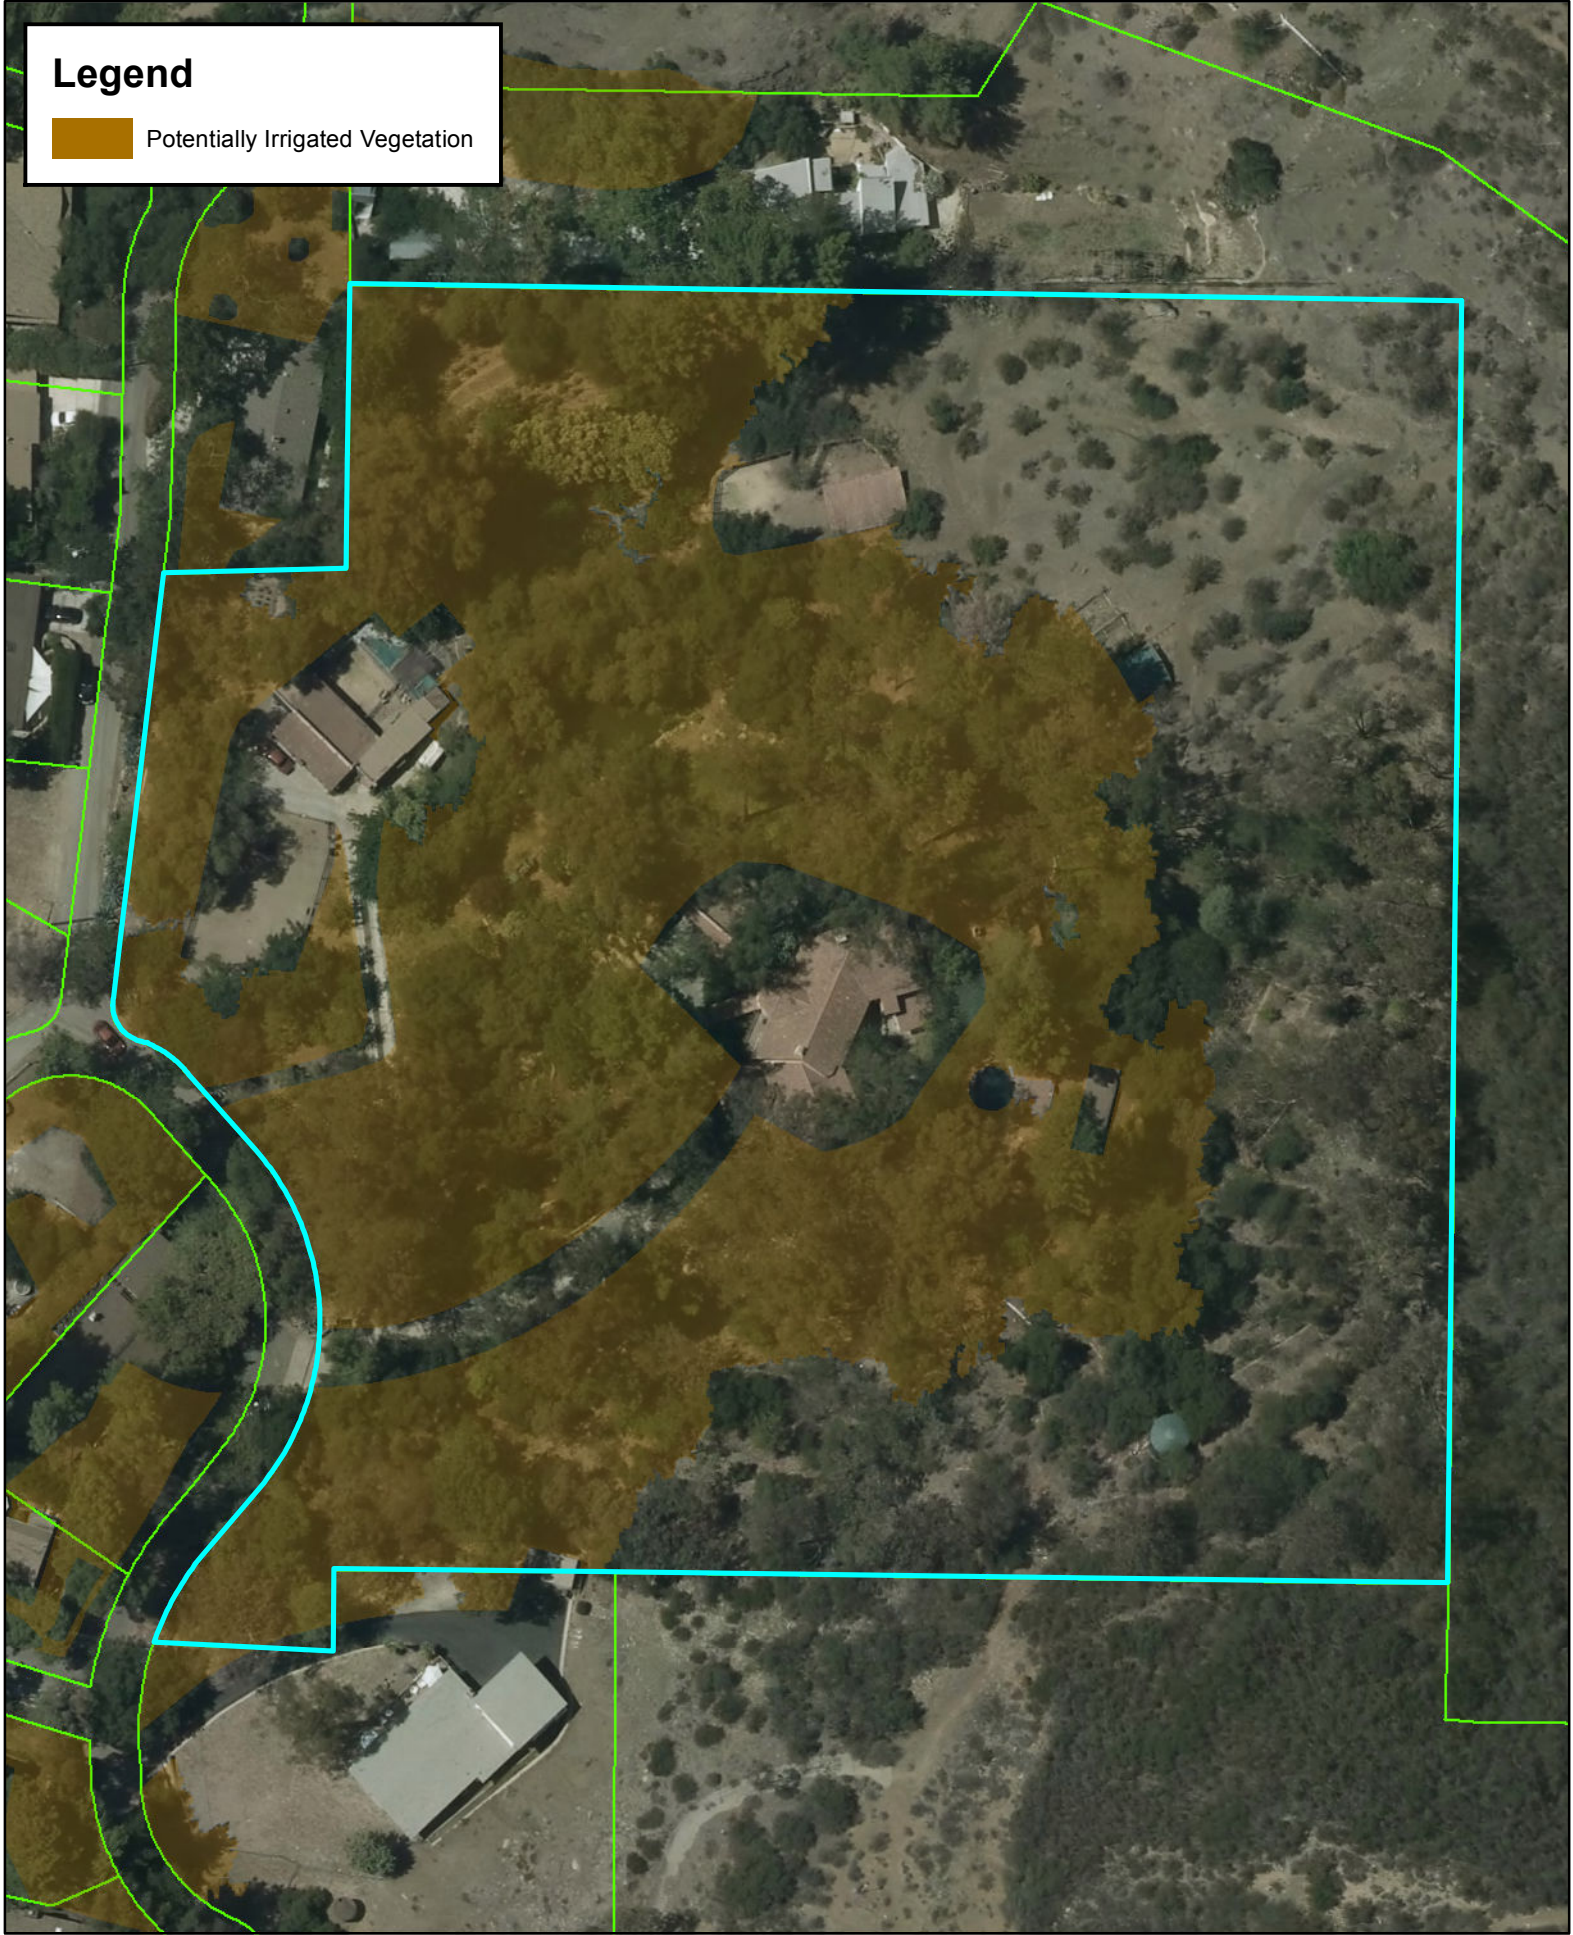

Legend

 Potentially Irrigated Vegetation

0 40 80
Feet

Figure 9